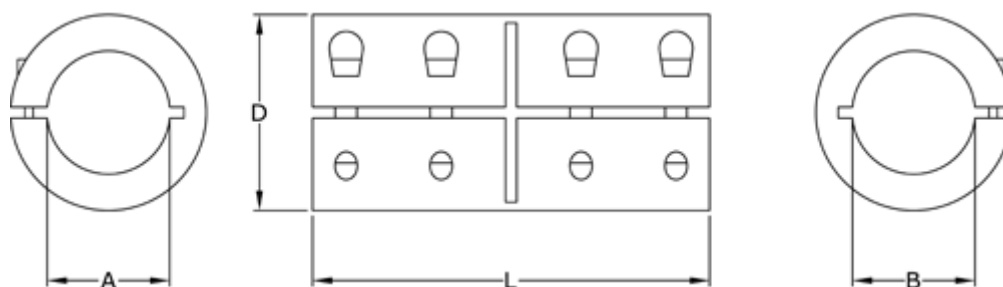

Data Sheet

Article number: 3323046502020

Description: Rigid coupling size 20 bore 20/20 mm
One piece clamp, stainless

Measures

A = 20
B = 20
D = 42
L = 65
Screw = M6x16